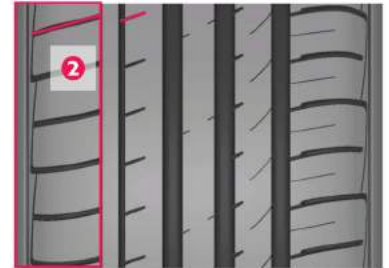

Outside

Inside