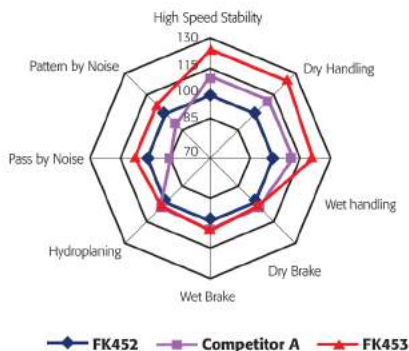

FK453/FK453CC is "Next Top Tyre" for Passenger/SUV Segment

AZENIS FK453